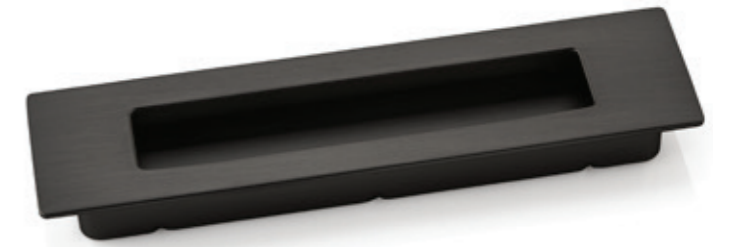

398 | 32-128

Grey

Brush Brass

374 | S-L

PVD+
Black

PVD+
White

202 | 128-192

Matt
Black